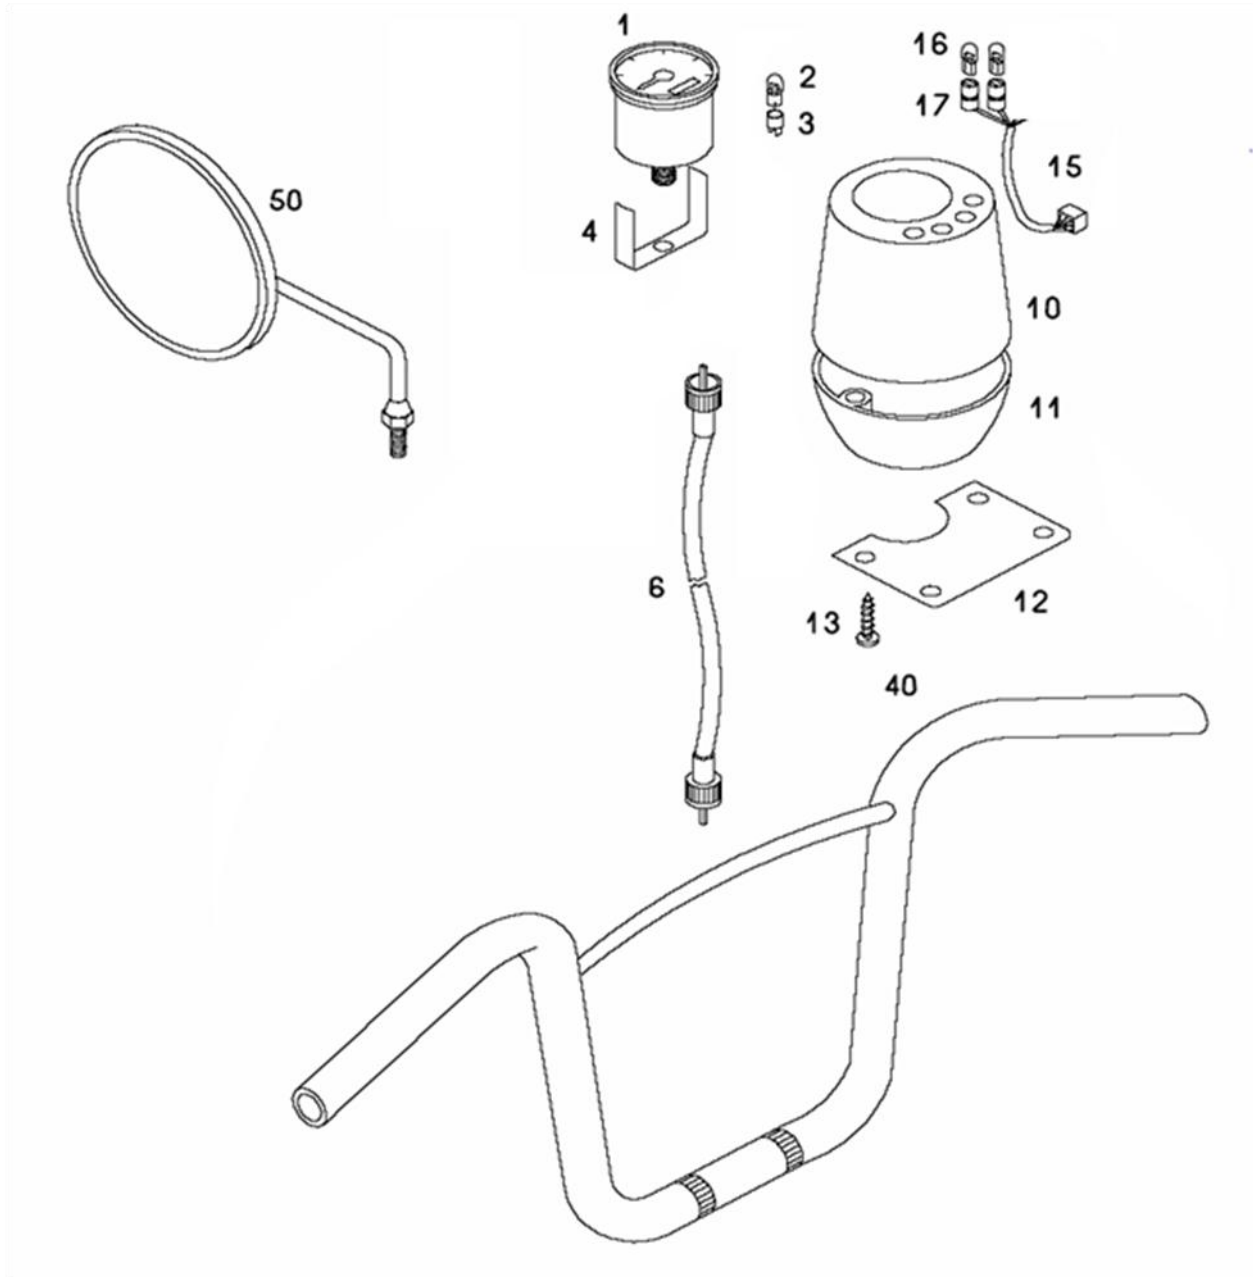

HANDELBAR, SPEEDOMETER, MIRROR

237270 A34DAA STANDARD 25-XL Spare parts catalogue

No.	*	Part No.	Denomination	D
1		234355	SPEEDOMETER- km/h (with parts 2-3)	1
2		213993	BULB 12V 2W BA7S	1
3		234389	BULB HOLDER	1
4		234357	SPEEDOMETER HOLDER	1
6		217664	SPEEDOMETER CABLE OS L=780 mm	1
10		242098S91	SPEEDOMETER HOUSING	1
11		242081S91	SPEEDOMETER HOUSING BOTTOM	1
12		242082S91	SPEEDOMETER HOUSING HOLDER	1
12		242263S91	SPEEDOMETER HOUSING HOLDER	.
13		232799	SCREW*PT*KA50X25	2
15		237058	SPEEDOMETER WIRING (with parts 16 and 17)	1
16		232763	BULB 12V 1,2W -W2x4,6d	4
17		227497	BULB HOLDER	4
40		242320S51	HANDLEBAR	1
50		236966	LH MIRROR-black	1