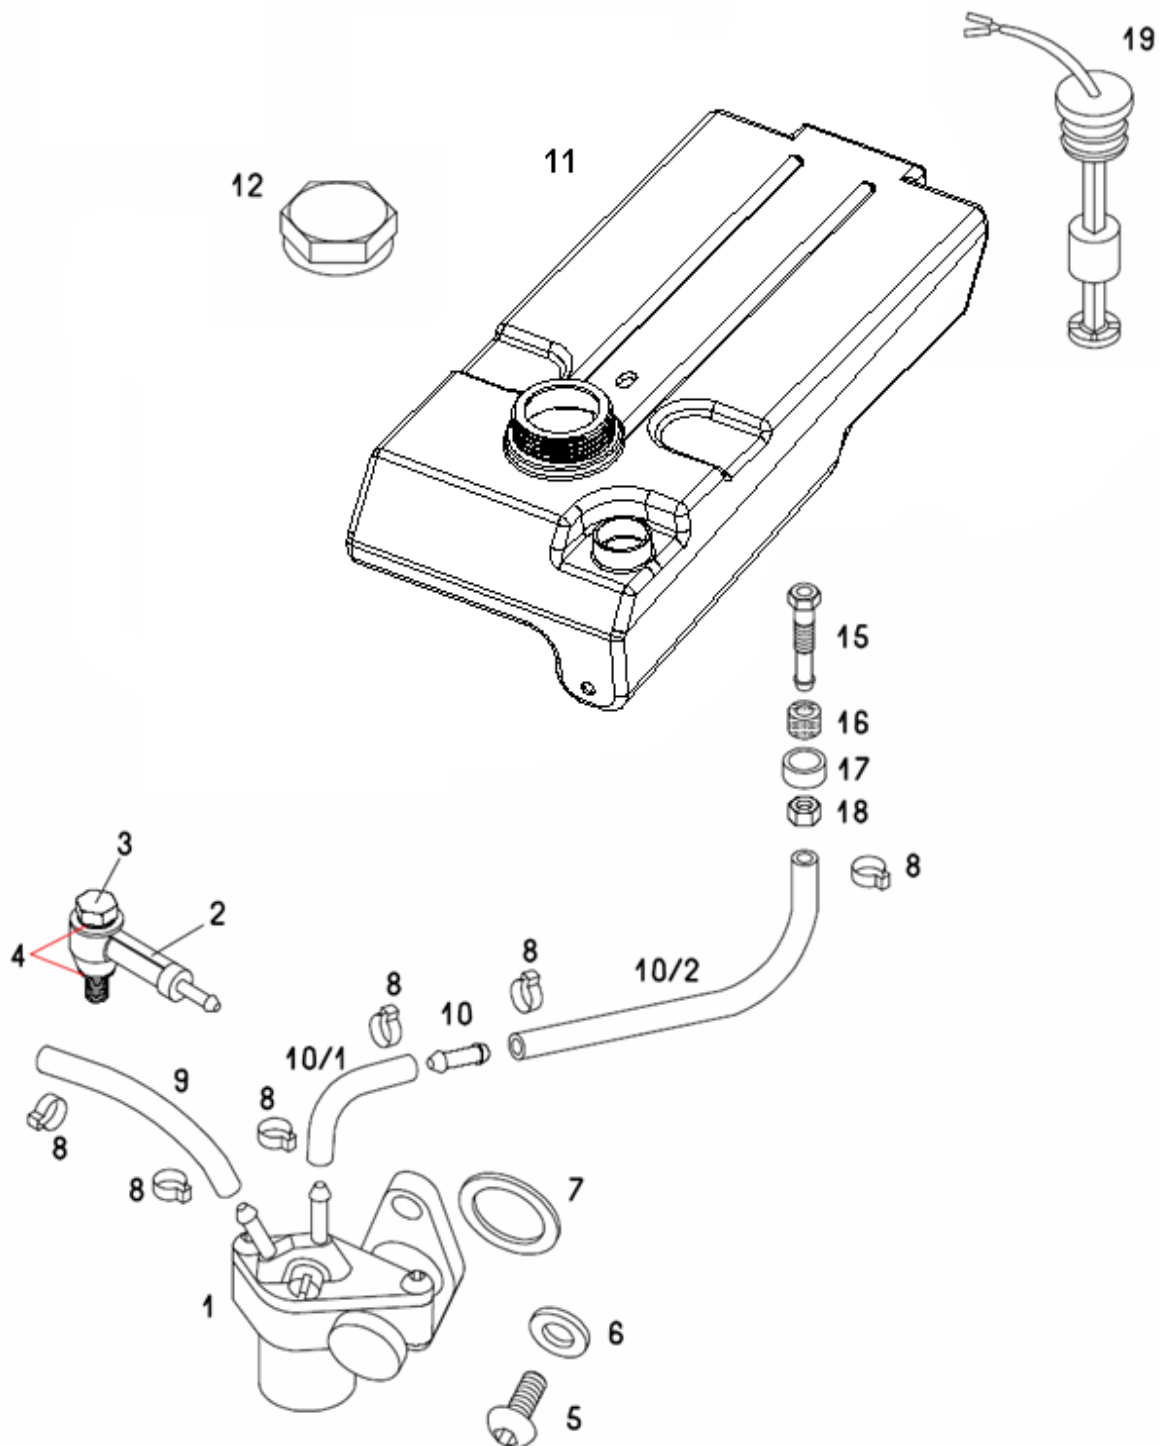

STRARTER MECHANISM

237270 A34DAA STANDARD 25-XL Spare parts catalogue

No.	*	Part No.	Denomination	D
1		223447	STARTER SHAFT	1
2		205702	THRUST WASHER	1
3		209048	BRAKE SPRING	1
4		209047	CLAW COLLAR	1
5		217584	CHAIN SPROCKET Z=25	1
6		217582	CHAIN (32 ROLLERS)	1
7		223448	DISTANCE BUSH	1
8		032073	STARTERSHAFT RING 16	2
9		206391	SHIM 0,50MM	1
10	P	209087	SHIM 0,02MM	3
10	P	200175	SHIM 0,50MM	1
		237189	KICK START LEVER CPL. (with parts 11 to 20)	1
11		223473	KICK START RETURN SPRING	1
12		221406	HUB	1
13		221405	KICK START LEVER	1
15		260216	THRUST BOLT	1
16		260217	KICKSTART SPRING	1
17		202726	KICKSTART PIN	1
18		202723	DISTANCE BUSH	1
19		202727	WASHER 7,4X14X2	1
20		031076	NUT M7	1

MAGNETO ASSEMBLY, ELECTRIC STARTER

237270 A34DAA STANDARD 25-XL Spare parts catalogue

No.	*	Part No.	Denomination	D
		233720	MAGNETO ASSEMBLY CPL. (with parts 1- 4)	1
1		243101	FLYWHEEL	1
2		243100	BASE PLATE CPL.	1
3		224196	RUBBER INSERT PIECE	1
4		243102	PICK UP	1
10		230916	CLIP	1
11		026657	ALLEN SCREW M5x15	2
12		031508	WASHER M5	2
13		200048	ROLLER D3x4	1
14		229918	WASHER d10,4 D 17,5 s 1,2	1
15		230813	OIL PUMP NUT M10x1	1
16		233719	DISTANCE TUBE	2
17		236389	SCREW FOR PICK UP	2
30		233729	ELECTRONIC	1
31		044528	SPARK PLUG CABLE (430mm)	m
32		210175	RUBBER PROTECTOR	1
33		206116	SPARK PLUG CAP	1
34		026701	SCREW M5x12 (ISO 7380)	2
35		031508	WASHER M5	2

OIL PUMP, OIL TANK

237270 A34DAA STANDARD 25-XL Spare parts catalogue

No.	*	Part No.	Denomination	D
1		217310	OIL PUMP CPL. (with parts 2,3,4)	1
2		217311	BANJO	1
3		217312	BANJO BOLT	1
4		044581	SEALING WEASHER 6X12	2
5		026697	SCREW M5X16 (ISO 7380)	2
6		031867	WASHER B5	2
7	P	227393	SHIM 0,50mm	1
8		217313	FERRULE	4
9		044472	OIL LINE (320 mm)	m
10	1	044472	OIL LINE (250 mm)	m
10	2	044472	OIL LINE (530 mm)	m
10	3	233116	CONNETCING CLAMP	1
11		237258	OIL TANK	1
12		236413	OIL TANK CAP	1
15		217319	BANJO	1
16		227499	TRUBBER WASHER	1
17		227498	WASHER CUP	1
18		031075	NUT M6	1
19		236414	OIL LEVEL SENZOR	1