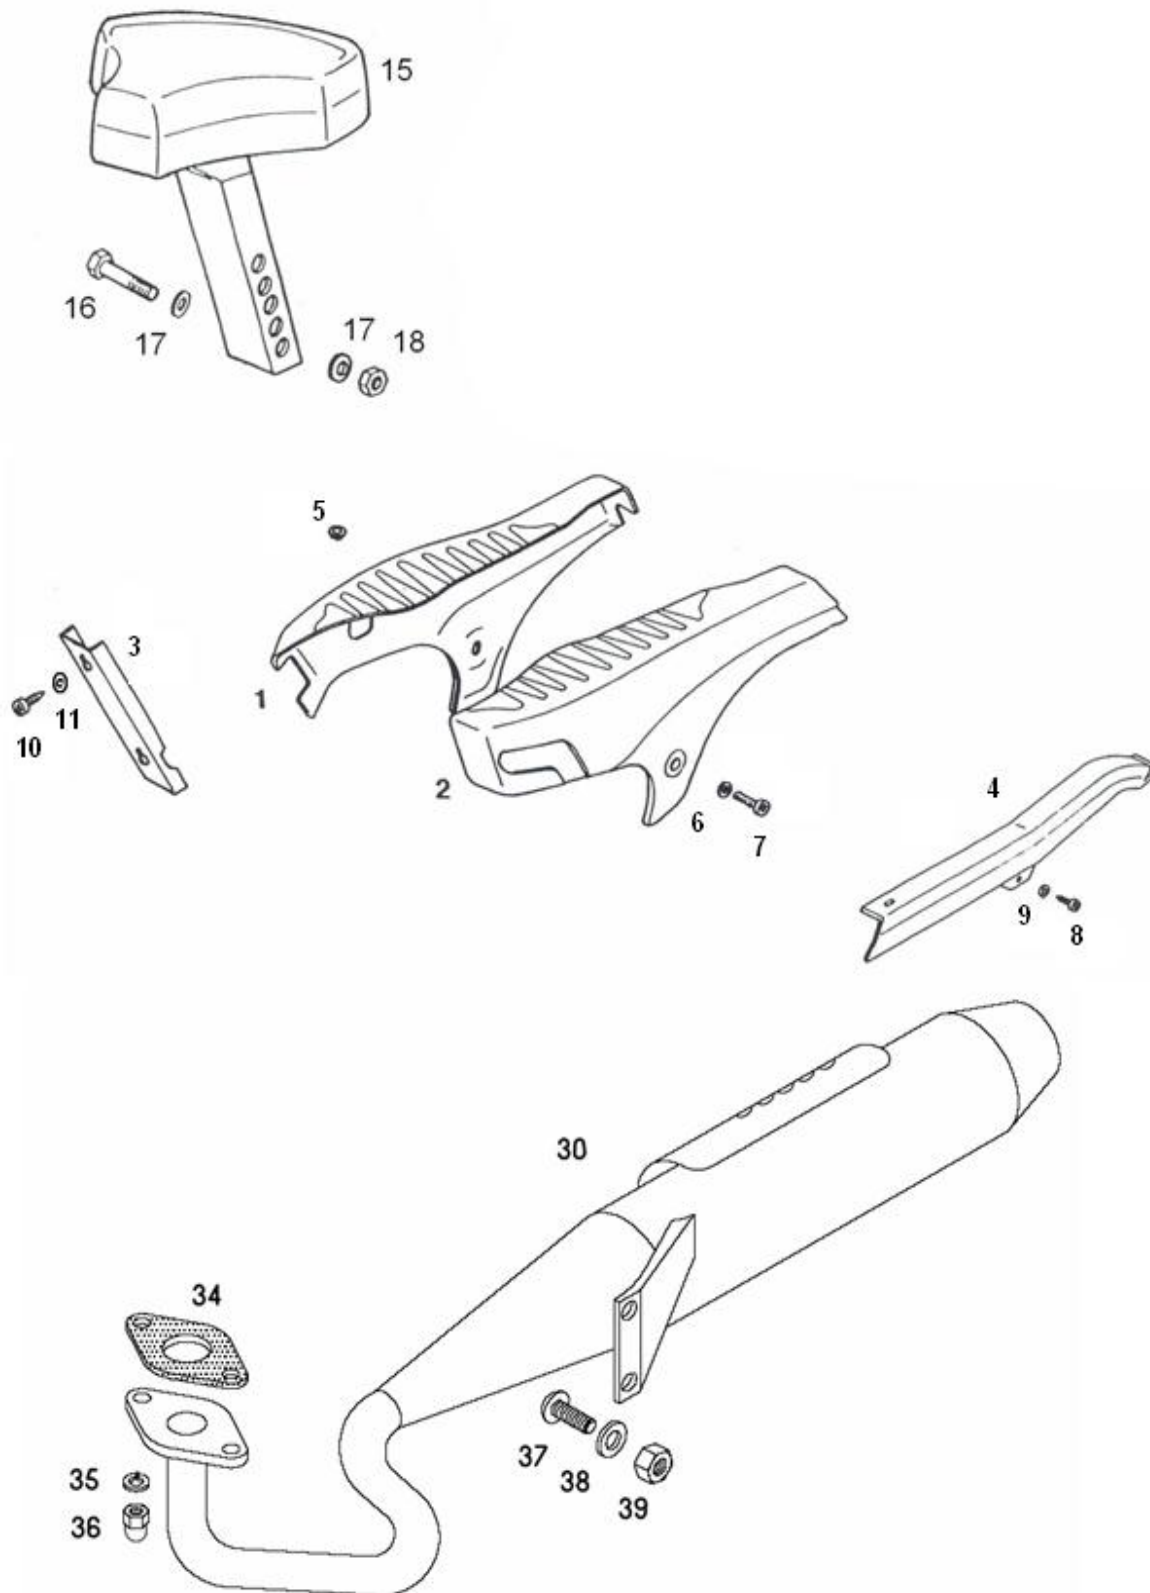

EXHAUST, SEAT, COVERS

237270 A34DAA STANDARD 25-XL Spare parts catalogue

No.	*	Part No.	Denomination	D
1	L	229836	RNNING BOARD PAINTED RH	1
2	L	242039LAK	RUNNING BOARD PAINTED LH	1
2	L	242331LAK	RUNNING BOARD PAINTED LH	.
3		242313	CONTROL CABLE COVER	1
4		229779	CHAIN GUARD (BLACK)	1
5		229728	RUBBER INSERT PIECE	4
6		031925	WASHER 6,4	2
7		033512	SCREW M6X16 (DIN 6921)	2
8		033583	SCREW ST4,8X9	2
9		215341	WASHER d5,2xD14,5	2
10		033581	VIJAK*ST4,2X19	2
11		215341	WASHER d5,2xD14,5	2
15		208609	SEAT	1
15		234335	SEAT (el. start)	.
16		033534	SCREW M8x55 (DIN 6921)	2
17		031933	WASHER A8,4	2
18		033592	NUT M8 (DIN 6923)	2
30		236213	EXHAUST SILENCER	1
34		227149	EXHAUST GASKET	1
35		031845	SPRING RING B6	2
36		030020	SCREW M5X30	2
37		026704	SCREW M8X20 (ISO 7380)	2
38		031510	WASHER 8	4
39		030041	NUT M8-SELFLOCKING	2
		026705	SCREW	2
		031509	WASHER 6	2
		242153S91	EXHAUST SHIELD	1