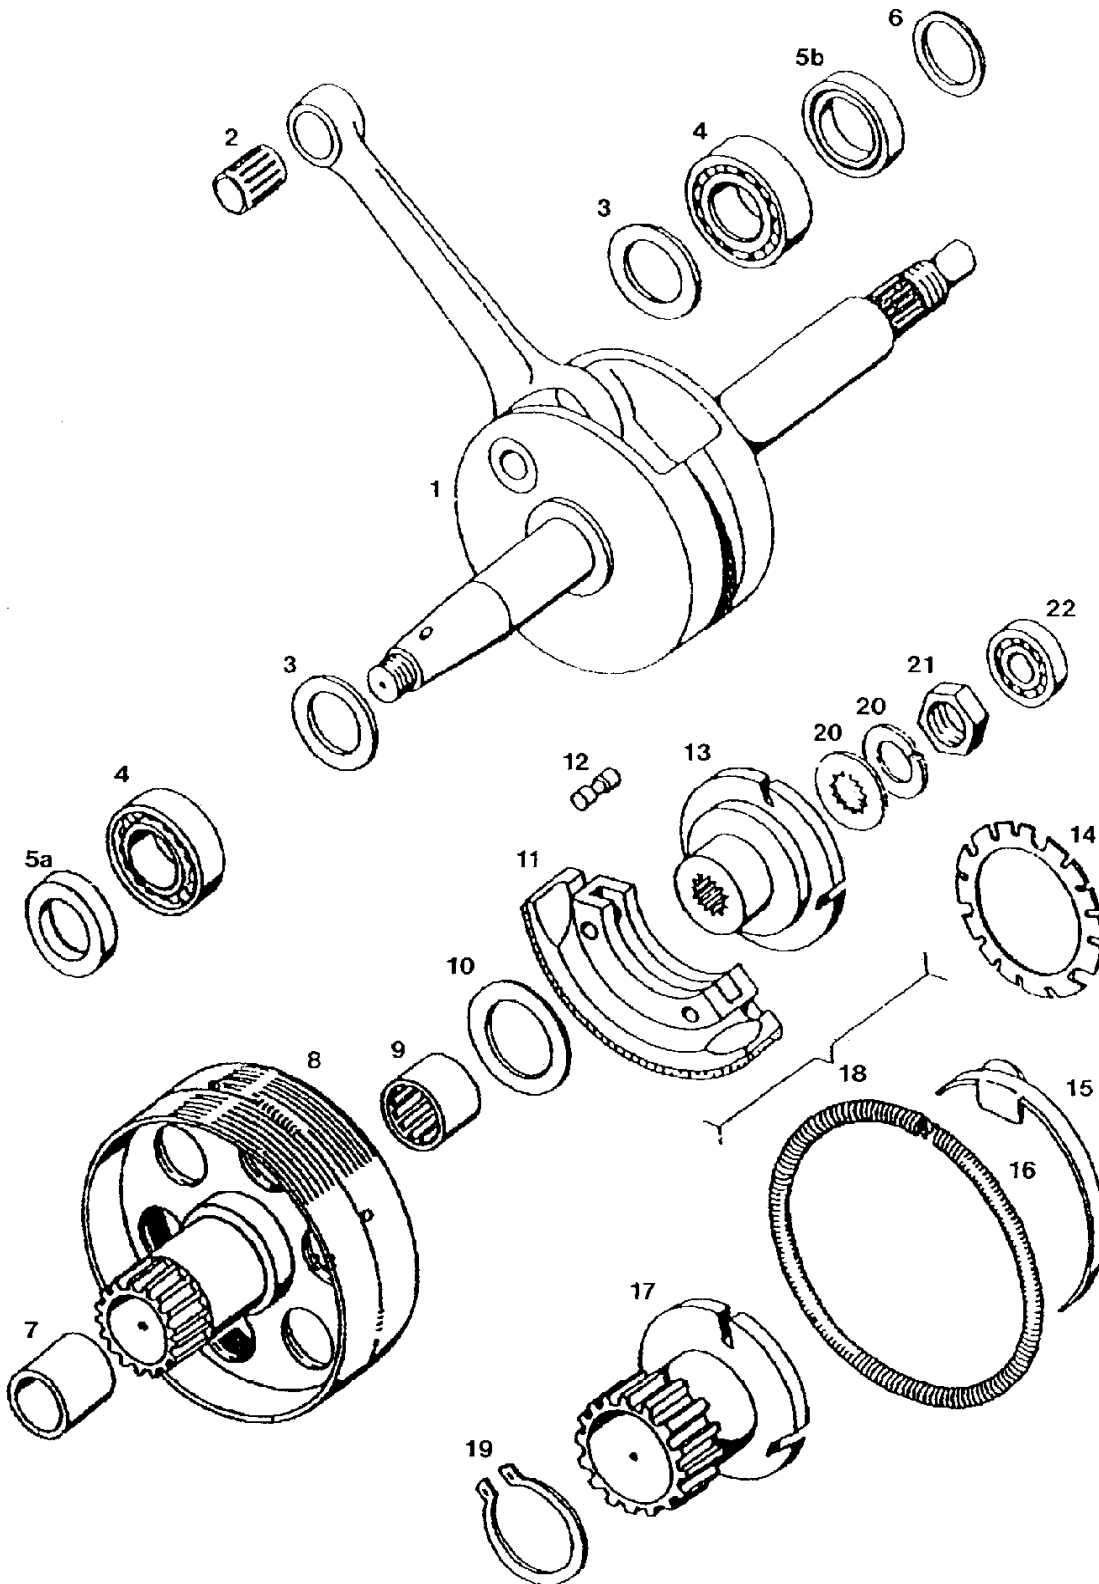

CRANKSHAFT, CLUTCH

237270 A34DAA STANDARD 25-XL Spare parts catalogue

No.	*	Part No.	Denomination	D
1		223421	CRANKSHAFT - A35	1
2		035548	NEEDLE BEARING 12X15X15	1
3	P	212957	SHIM 0,10MM	1
3	P	212958	SHIM 0,15MM	1
3	P	212959	SHIM 0,20MM	2
4		035070	BALL BEARING 6203 C3	2
5		036555	SEAL RING A17X35X7	1
6		223468	THRUST WASHER 14X20X2	1
7		223470	BEARING BUSH	1
8		223423	GEAR WITH DRUM CPL. - A35	1
9		035554	ROLLER CLUTCH	1
10		209073	SHIM 0,30MM	1
10	P	209119	SHIM 0,50MM	1
11	1	223432	CLUTCH SEGMENT 1ST. GEAR	3
11	2	223562	CLUTCH SEGMENT 2ND. GEAR	3
12		223434	CLUTCH PIN	6
13		223429	CLUTCH HUB 1ST. GEAR	1
14		209002	SPRING PLATE	1
15		209039	BRAKE STRIP	6
16	1	209013	CLUTCH SPRING	1
16	2	223769	CLUTCH SPRING	1
17		223435	DRIVE GEAR (2.ND GEAR)	1
18		223436	CLUTCH CPL. 2.ND GEAR (REV	1
18		227849	CLUTCH CPL. 1ST. GEAR (REV	1
19		032083	CIRCLIP	1
20	Z	031848	SPRING RING B10	1
20		031978	THRUST WASHER B10	1
21		215487	NUT M10X1	1
22		035202	BALL BEARING 608	1