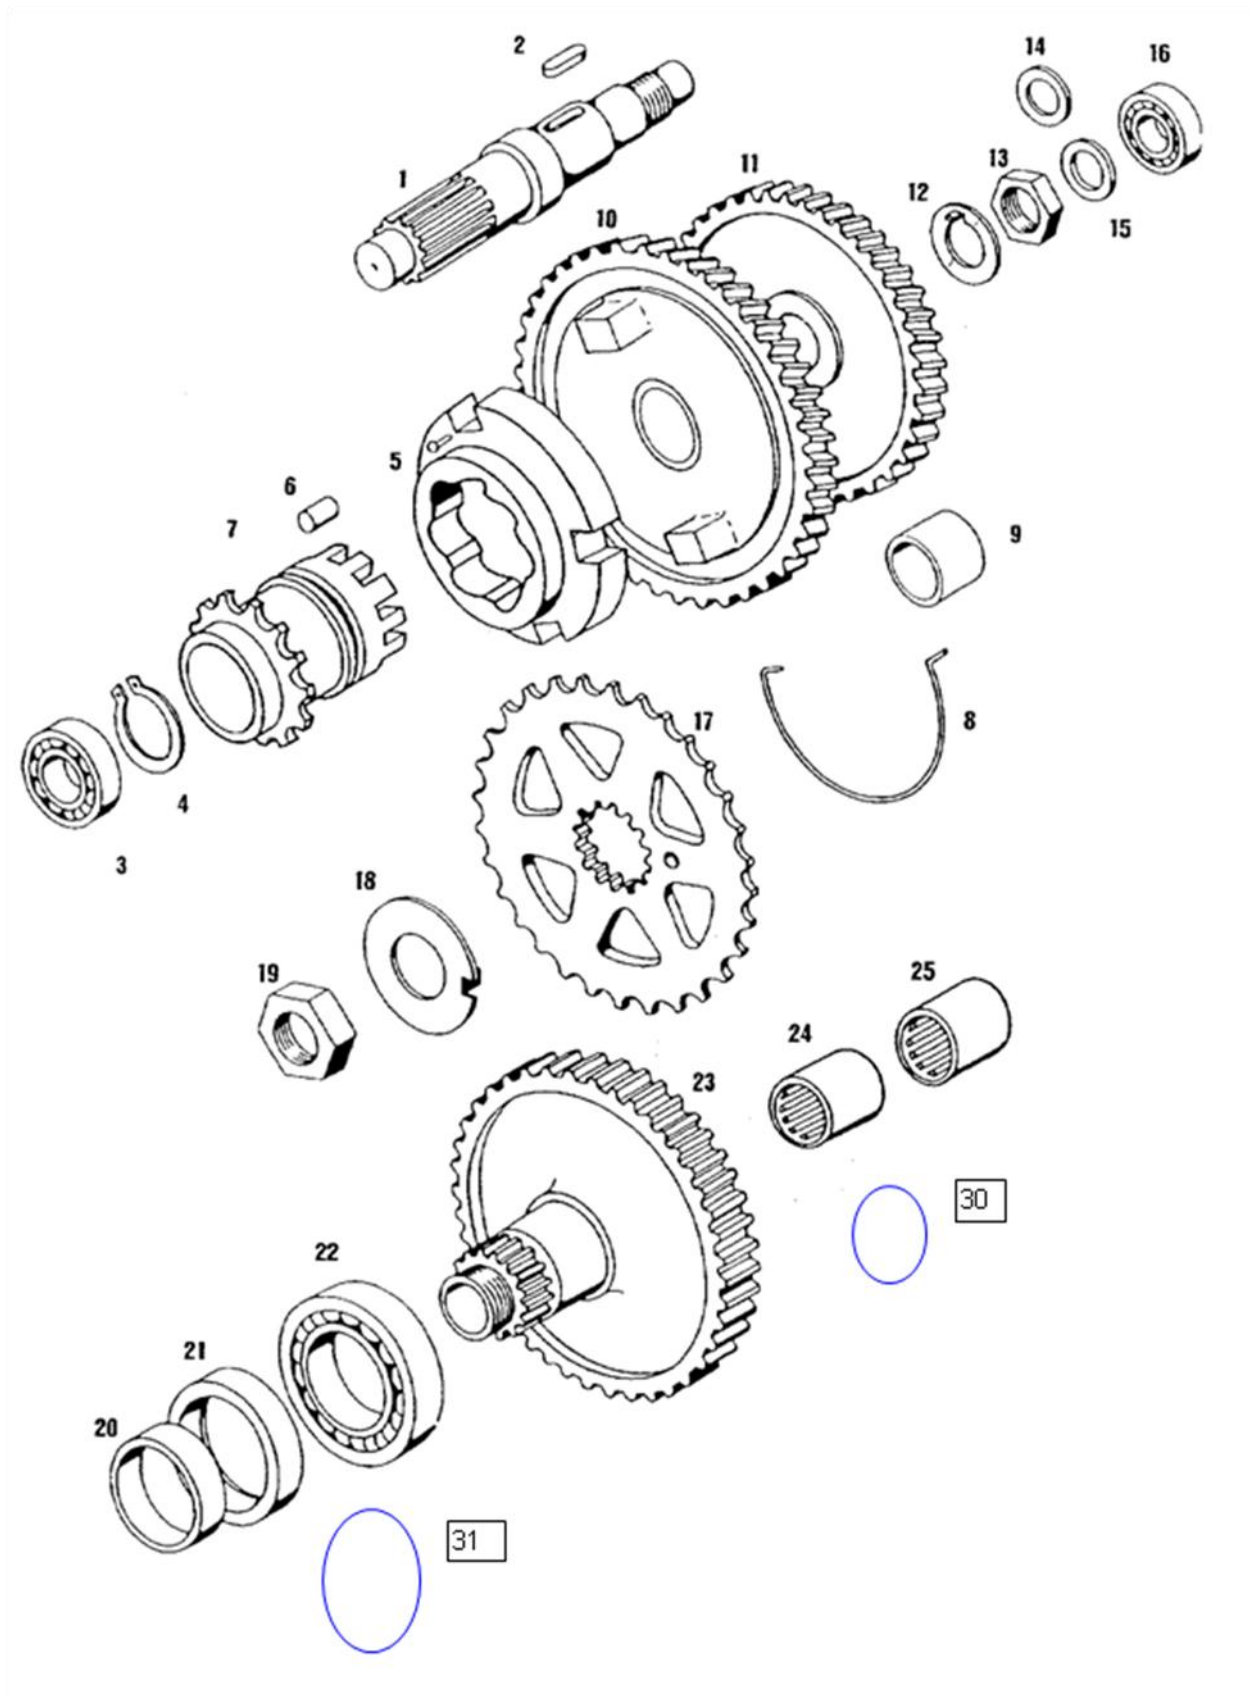

COUNTERSHAFT, MAINSHAFT

237270 A34DAA STANDARD 25-XL Spare parts catalogue

No.	*	Part No.	Denomination	D
1		223458	COUNTERSHAFT	1
2		044835	WOODRUFF KEY 5X5X12	1
3		035072	BALL BEARING 6201	1
4		032077	CIRCLIP	1
5		223463	CAGE	1
6		209063	ROLLER D5X8	8
7		222209	CAGE	1
8		223121	COUNTERSHAFT SPRING	1
9		035600	BEARING BUSH	1
10		227194	1ST. SPEED GEAR - A35	1
11		223461	2ND. SPEED GEAR - A35	1
12		209062	PROTECTIVE WASHER	1
13		200141	NUT M14X1	1
14		223469	THRUST WASHER 2,0MM	1
15	P	209075	SHIM 0,20MM	1
15	P	209076	SHIM 0,50MM	1
16		035031	BALL BEARING 6000	1
17		209078	FRONT SPROCKET Z=26	1
18		209079	PROTECTIVE WASHER	1
19		209080	NUT M22X1	1
20		209077	DISTANCE BUSH	1
21		036620	SEALING RING A35X47X7	1
22		035037	BALL BEARING 6006	1
23		223456	DRIVE SHAFT CPL. - KICK	1
24		035502	NEEDLE BEARING SCE 109P	1
25		035503	NEEDLE BEARING SCE 108	1
30		033006	O RING	1
31		033007	O RING	1