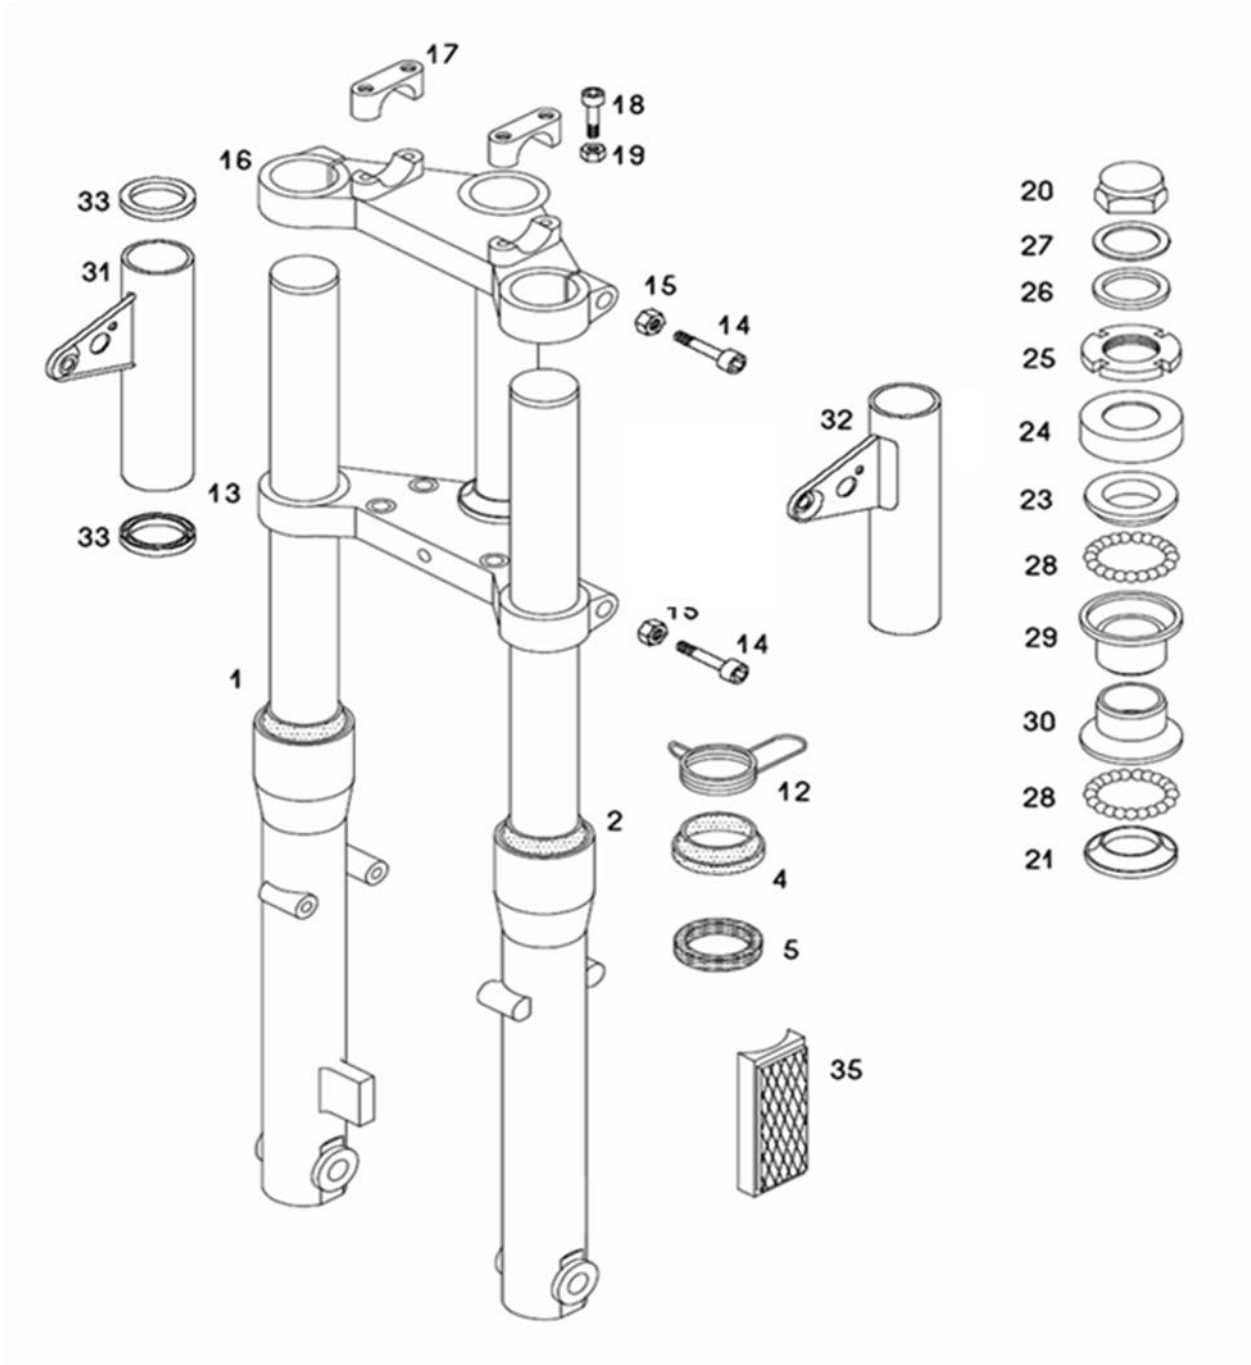

FRONT FORK

237270 A34DAA STANDARD 25-XL Spare parts catalogue

No.	*	Part No.	Denomination	D
-		236839	FRONT FORK CPL. grund (with parts 1 to 21 and 27)	1
1	L	243184	RH FRONT FORK SILVER	1
2	L	243185	LH FRONT FORK SILVER	1
4		243179	SEAL RING	2
5		243195	OIL SEAL RING	2
12		232968	CABLE GUIDE	2
13	G	243197	FORK LUG grund	1
14		026683	SCREW M8X45	4
15		031077	NUT M8	4
16	G	243196	UPPER YOKE GRUND	1
17	G	243198	HANDLEBAR CARRIER grund	2
18		026646	SCREW M6X45	4
19		031075	NUT M6	4
20		219349	CROWN NUT	1
-		230741	BEARING SET (with parts 21-30)	1
21		200714	STEERING BEARING CONE	1
23		200714	STEERING BEARING CONE	1
24		200715	COVER (BRIGHT)	1
25		200717	GROOVED NUT	1
26	P	222848	WASHER (S= 2MM)	1
27		206701	WASHER (S= 0,7MM)	1
28		044535	BALL BEARING 5	42
29		223155	STEERING BEARING CUP (TOP)	1
30		223157	STEERING BEARING CUP (BOTTOM)	1
31	L	242282LAK	LAMP HOLDER-RIGHT	1
32	L	242283LAK	LAMP HOLDER-LEFT	1
33		229399	RUBBER RING	4
35		227121	FRONT SIDE REFLECTOR	2
40		233198	SET OF LOCKS (with parts 41-42)	1
40		236470	SET OF LOCKS (with parts 41-43)	.
41		232891	KEY (must to notify number)	1
42		233198	FRONT FORKS LOCK (with part 41)	1
43		232896	IGNITION LOCK (with part 41)	.