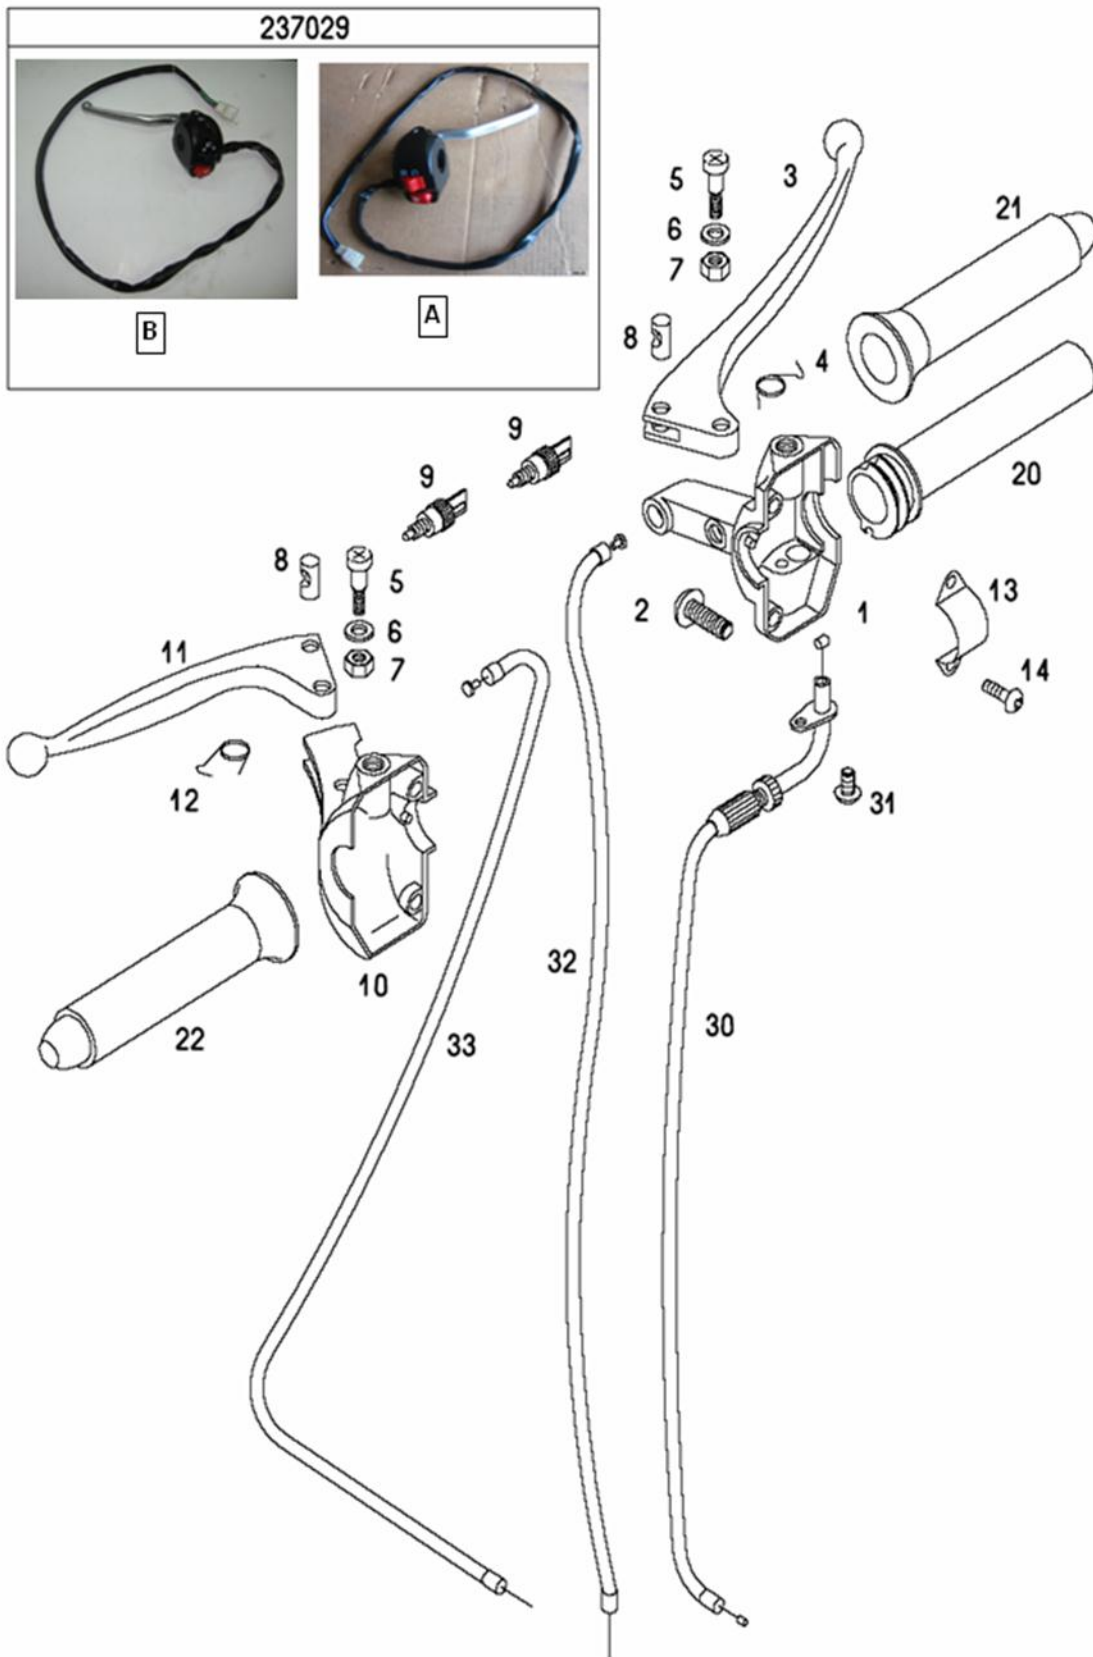

GRIPS, CABLES

237270 A34DAA STANDARD 25-XL Spare parts catalogue

No.	*	Part No.	Denomination	D
1		243236	GRIP	1
2		243237	SCREW	4
3		243238	GRIP	1
4		243239	SPRING	1
5		243240	SCREW	1
8		221222	NIPPEL	2
9		243607	STOP SWICH	2
10		243242	GRIP	1
11		243244	GRIP	1
12		243245	SPRING	1
13		243247		2
14		026700	SCREW M5X10	2
20		243246	LEVER GRIP	1
30		232794	THROTTLE CABLE	1
31		026700	SCREW M5X10	1
32		229542	BRAKE CABLE FRONT	1
33		229543	BRAKE CABLE REAR	1
		241099	GRIP	1