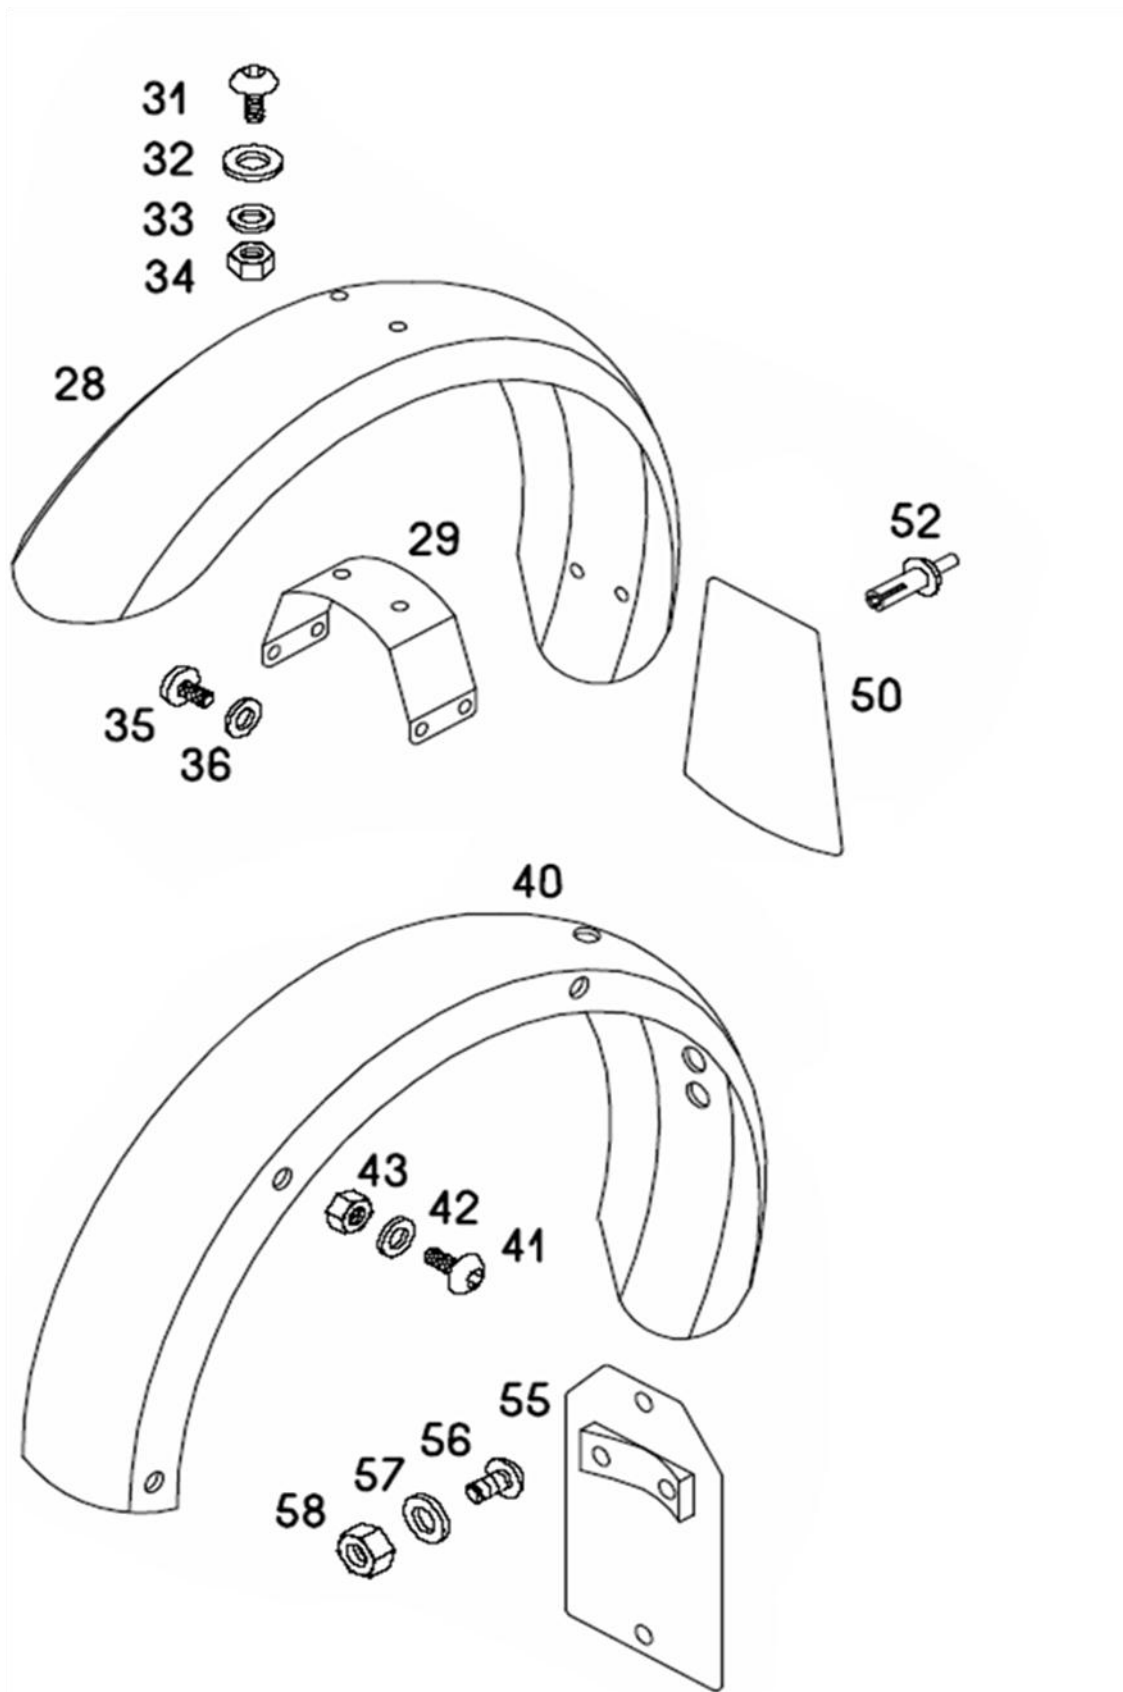

MUDGUARD, DECALS

237270 A34DAA STANDARD 25-XL Spare parts catalogue

No.	*	Part No.	Denomination	D
		234740	DECAL STANDARD CPL.	1
28	L	242280LAK	FRONT MUDGUARD	1
29	L	242056LAK	FRONT MUDGUARD HOLDER	1
31		026700	SCREW M5X10 (ISO 7380)	2
32		31508	WASHER A5,3	6
33		33502	SCREW M5X12 (DIN 6921)	2
34		030048	NUT M5 SELFLOCKING	2
35		026706	SCREW M6X12 (ISO 7380)	4
36		031509	WASHER 6	4
40	L	230598	REAR MUDGUARD	1
41		033510	SCREW M6X10 (DIN 6921)	6
42		031509	WASHER 6	6
43		033591	NUT M6 SELFLOCKING	6
50		234656	MUD FLAP	1
52		234664	PLASTIC SCREW	2
55	L	211838	PLATE	1
56		026700	SCREW M5X10 (ISO 7380)	2
57		031508	WASHER A5,3	2
58		030048	NUT M5 SELFLOCKING	2