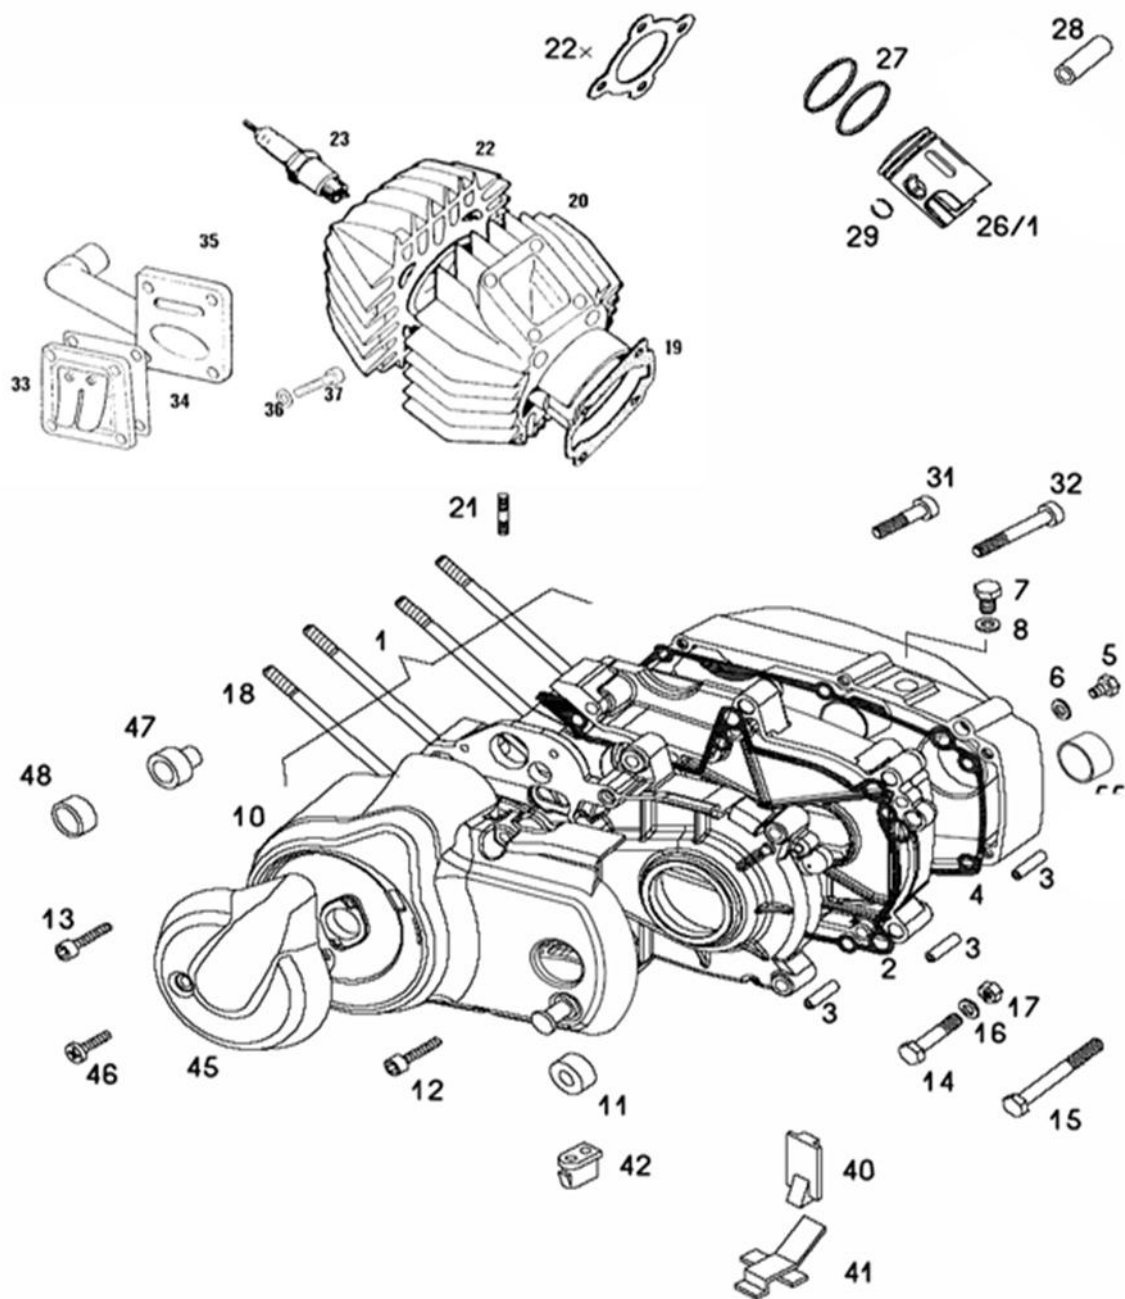

CRANKCASE, CYLINDER, PISTON

237270 A34DAA STANDARD 25-XL Spare parts catalogue

No.	*	Part No.	Denomination	D
		237051	ENGINE 25 km/h-BLACK OIL PUMP	1
1	1	230982	CRANKCASE-CPL (with parts 2-8,18,30 and barings)	1
1	2	233178	CRANKCASE right, left and right cover BLACK	1
2		222098	CRANKCASE GASKET	1
3		223440	CENTERING BUSH 9,8X16	4
4		232971	RIGHT COVER GASKET	1
5		027264	SCREW M6X10	1
6		230172	SEAL RING A6X12	1
7		026311	SCREW M8X10	2
8		230173	SEAL RING A8X14	2
10		230859	MAGNETO COVER BLACK	1
11		200294	RUBBER RING	1
12		026573	ALLEN SCREW M6X25	2
13		026636	ALLEN SCREW M6X40	1
14		026045	SCREW M8x1X90	2
15		026043	SCREW M8x1X80	2
16		031933	WASHER 8	5
17		030049	NUT M8X1-SELFLOCKING	4
18		205386SS	CYLINDER STUD BOLT M7X115	4
19		233714	CYLINDER GASKET-0,4 mm	2
20		229402	CILINDER CPL (with part 26)-BLACK	1
21		240632	STUD BOLT	2
22		223466	CYLINDER HEAD-BLACK	1
22	2	229288	CYLINDER HEAD-BLACK	1
23		044511	SPARK PLUG (BOSNA- F75, BOSCH-W7AC,CHAMPION-L86)	1
24		044828	NUT M7	4
25		044154	WASHER 7	4
26		227868	PISTON 38,0 X 50 mm (with part 28-30)	1
27		222041	PISTON RING 38,0 mm	2
28		207408	WRIST PIN 12 mm	1
29		032039	SPRING CIRCLIP 12 mm	2
31		026573	ALLEN SCREW M6X25	14
32		026582	ALLEN SCREW M6X65	1
33		222238	REED VALVE	1
34		223748	REED VALVE GASKET	1
35		230815	INTAKE MAINFOLD (OIL PUMP)	.
35	2	230905	INTAKE MAINFOLD (OIL PUMP)	1
36		031931	WASHER 5	4
37	1	026686	SCREW M5X20(ISO 7380)	2
37	2	236323	SCREW	1
38		230812	RUBBER TUBE	1
45		233411	OIL PUMP COVER-BLACK	.
45		230901	OIL PUMP COVER-BLACK	1
46		233368	SCREW PT-KA30X14	1