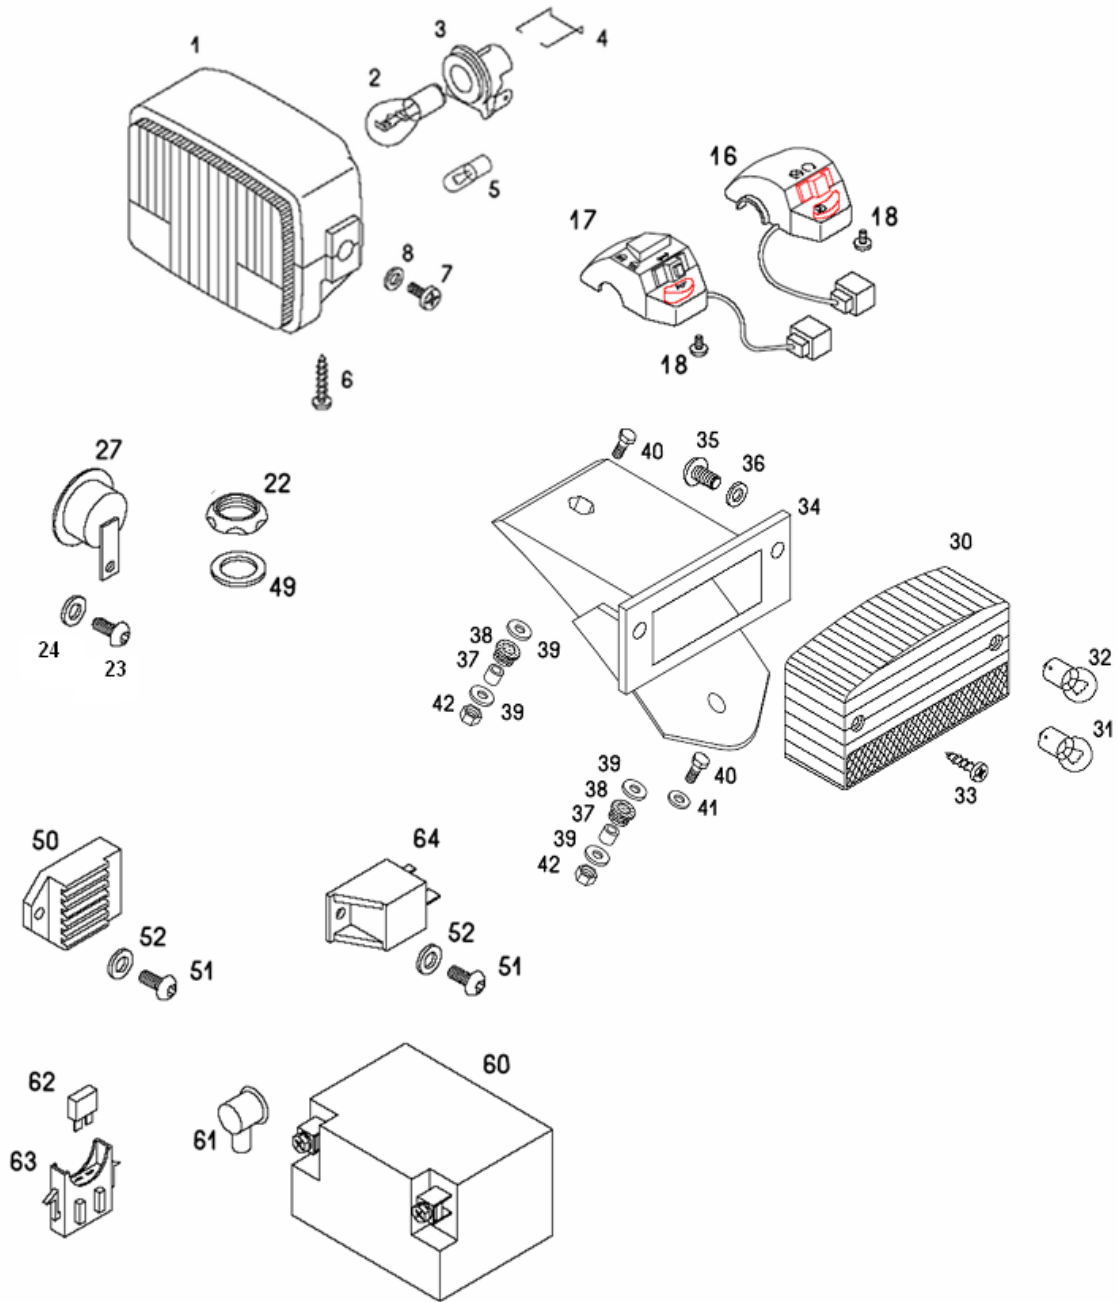

FRONT WHEEL

237270 A34DAA STANDARD 25-XL Spare parts catalogue

No.	*	Part No.	Denomination	D
2		236974	WHEEL FRONT	1
3		233155	FRONT BRAKE PLATE	1
4		230952	BRAKE SHOE - PAIR	1
5		229741	SPRING	2
6		227114	RUBBER PLUG	2
8		230954	BRAKE CAM	1
9		229684	BRAKE LEVER	1
10		031509	WASHER 6	2
11		031075	NUT M6	2
12		222581	BOLT	1
13		222568	DISTANCE BUSH	1
14		044225	BALL BEARING 12X32X10 (620	2
15		226086	FRONT AXLE	1
16		227485	DISTANCE BUSH (BLACK)	1
17		031935	WASHER 13	2
18		033022	NUT M12x1 SELFLOCKING	1
20		227771	TYRE 2 1/4-16*38J*B8.S	1
21	1	044925	VENTIL TUBELESS	1
21	2	236327	INNER TUBE 2 1/4-16 VENTIL VG8	.
25		230631	RH SPEEDOMETER DRIVE	1

ELECTRIC PARTS

237270 A34DAA STANDARD 25-XL Spare parts catalogue

No.	*	Part No.	Denomination	D
1		227100	HEADLAMP (with parts 2-6)	1
2		044701	BULB 12V 25/25W BA20D	1
3		227102	BULB HOLDER	1
4		214657	CLAMP	1
5		044693	BULB 12V 4W BA9s	1
6		044432	SCREW ST 3,9x25	2
7		031509	WASHER 6	4
8		026690	NUT M6X16 (ISO 7380)	3
16		237129	SWITCH RIGHT WITH CABLE	1
17		237130	SWITCH LEFT WITH CABLE	1
18		232859	SCREW M5X22 black	4
-		236977	CABLE WEB FRONT	1
-		241091	CABLE WEB MIDDLE	1
-		236978	CABLE WEB REAR	1
-		236979	CABLE WEB FOR REGULATOR	1
22		232918	NUT FOR IGNITION LOCK	1
		026706	SCREW M6X12(ISO 7380)	2
23		031509	WASHER 6	2
27		237179	HORN	1
27		236704	HORN	.
30		223572	REAR LAMP (with parts 31 and 32)	1
31		044698	BULB 12V 5W	1
32		044689	BULB 12V 10W	1
33		044439	SCREW ST 3,9x16	2
34		236963	REAR LAMP HOLDER	1
35		026690	SCREW M6X16(ISO 7380)	2
36		031509	WASHER 6,4	2
37		222187	DISTANCE BUSH L=7,5mm	1
38		219946	RUBBER INSERT PIECE	2
39		031925	WASHER d6,3xD18	4
40		044284	SCREW M6X22	2
41		217674	WASHER 6,4 D16	1
42		030040	NUT M6 SELFLOCKING	2
49		206489	WASHER FOR IGNITION LOCK	.
50		236733	WOLTAGE REGULATOR	1
50		230844	WOLTAGE REGULATOR	.
51		026689	SCREW M6X14 (ISO 7380)	1
52		031845	WASHER B6	1