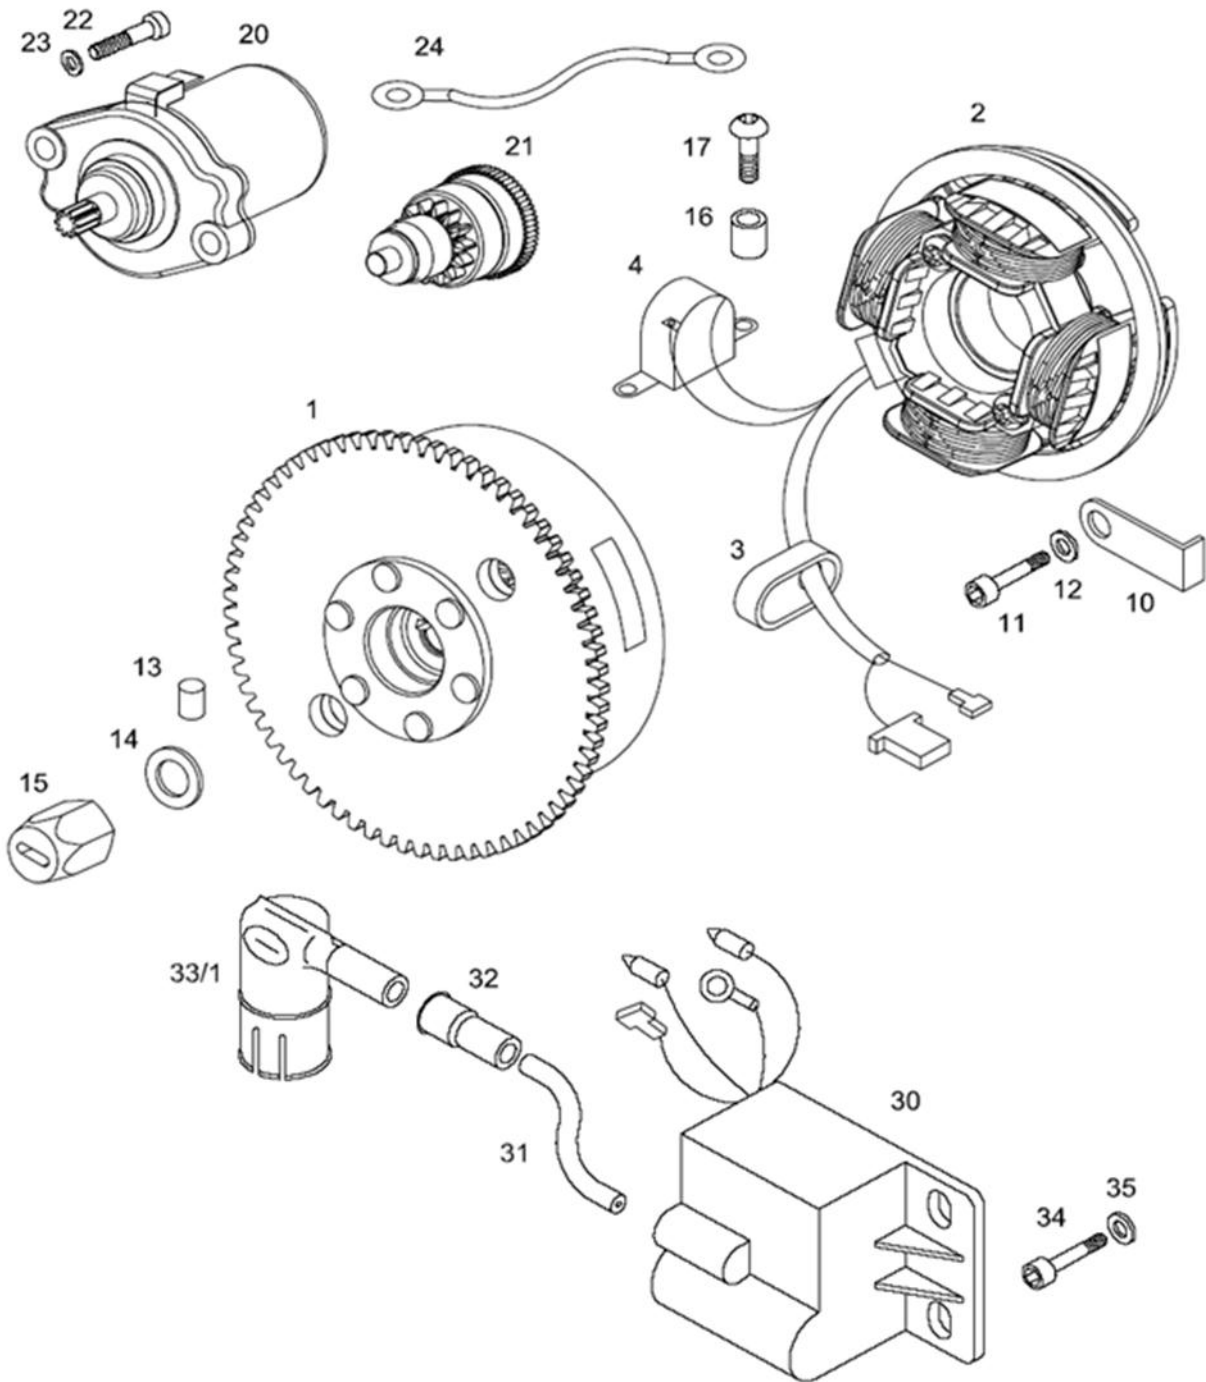

MAGNETO ASSEMBLY, ELECTRIC STARTER

237270 A34DAA STANDARD 25-XL Spare parts catalogue

No.	*	Part No.	Denomination	D
		233720	MAGNETO ASSEMBLY CPL. (with parts 1- 4)	1
1		243101	FLYWHEEL	1
2		243100	BASE PLATE CPL.	1
3		224196	RUBBER INSERT PIECE	1
4		243102	PICK UP	1
10		230916	CLIP	1
11		026657	ALLEN SCREW M5x15	2
12		031508	WASHER M5	2
13		200048	ROLLER D3x4	1
14		229918	WASHER d10,4 D 17,5 s 1,2	1
15		230813	OIL PUMP NUT M10x1	1
16		233719	DISTANCE TUBE	2
17		236389	SCREW FOR PICK UP	2
30		233729	ELECTRONIC	1
31		044528	SPARK PLUG CABLE (430mm)	m
32		210175	RUBBER PROTECTOR	1
33		206116	SPARK PLUG CAP	1
34		026701	SCREW M5x12 (ISO 7380)	2
35		031508	WASHER M5	2