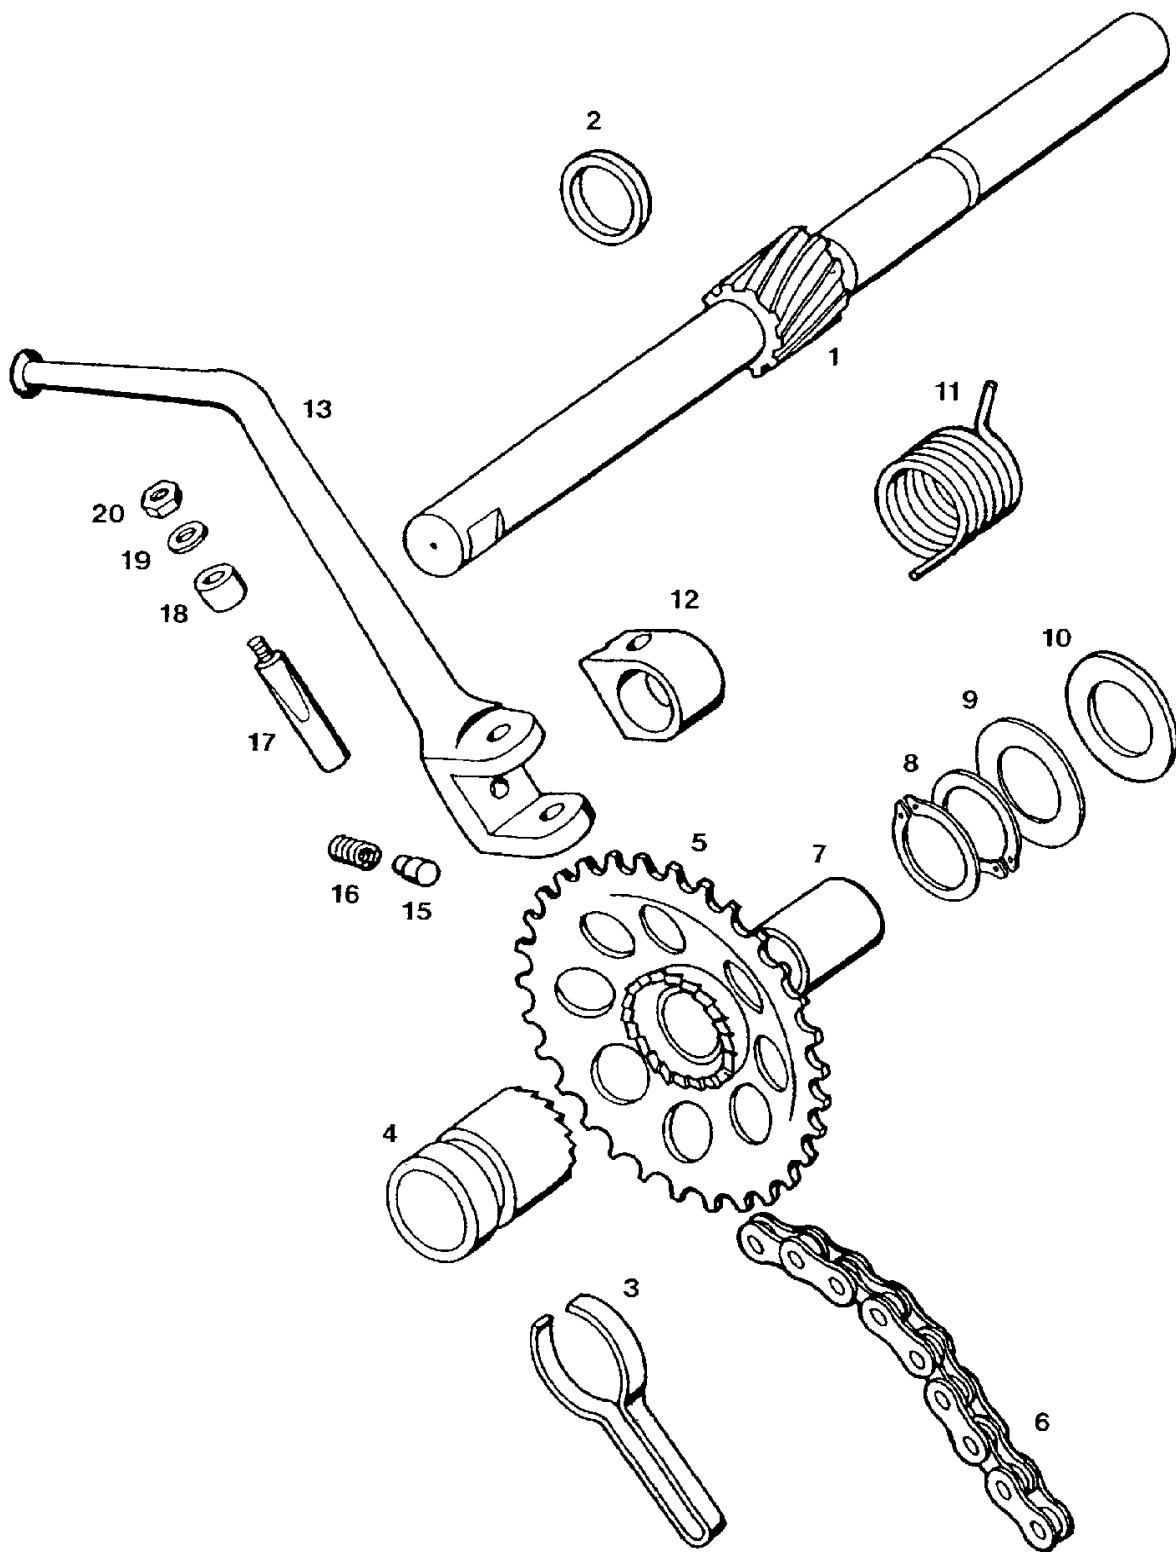

STRARTER MECHANISM

237270 A34DAA STANDARD 25-XL Spare parts catalogue

No.	*	Part No.	Denomination	D
1		223447	STARTER SHAFT	1
2		205702	THRUST WASHER	1
3		209048	BRAKE SPRING	1
4		209047	CLAW COLLAR	1
5		217584	CHAIN SPROCKET Z=25	1
6		217582	CHAIN (32 ROLLERS)	1
7		223448	DISTANCE BUSH	1
8		032073	STARTERSHAFT RING 16	2
9		206391	SHIM 0,50MM	1
10	P	209087	SHIM 0,02MM	3
10	P	200175	SHIM 0,50MM	1
		237189	KICK START LEVER CPL. (with parts 11 to 20)	1
11		223473	KICK START RETURN SPRING	1
12		221406	HUB	1
13		221405	KICK START LEVER	1
15		260216	THRUST BOLT	1
16		260217	KICKSTART SPRING	1
17		202726	KICKSTART PIN	1
18		202723	DISTANCE BUSH	1
19		202727	WASHER 7,4X14X2	1
20		031076	NUT M7	1