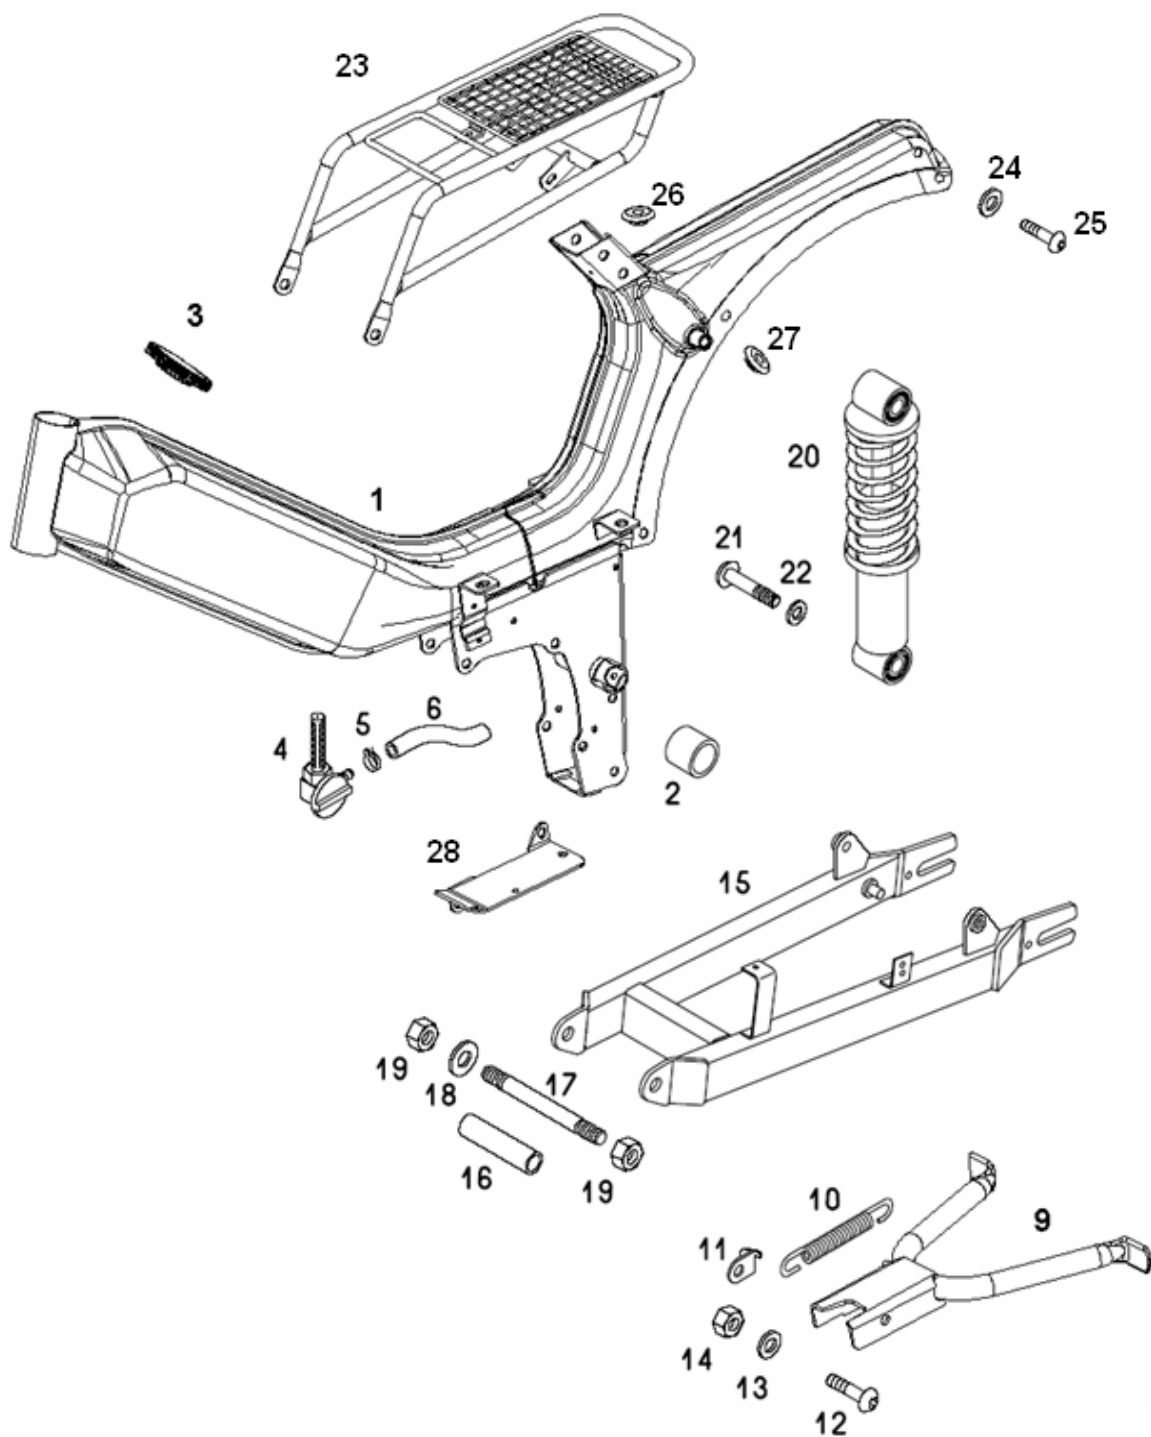

FRAME, REAR FORK, CENTRAL STAND

237270 A34DAA STANDARD 25-XL Spare parts catalogue

No.	*	Part No.	Denomination	D
1	L	242333LAK	FRAME	1
2		209141	BEARING BUSH	2
3		213953	FUEL TANK CAP	1
4		233727	FUEL FEED TAP	1
5		044531	FUEL TUBE 0,05m	m
6		224056	SPRING CLAMP 8	2
9	L	229094	CENTRAL STAND	1
10		200609	SPRING	1
11		209143	SPRING SUPPORT	1
12		026041	SCREW M8x1X70	1
13		031933	WASHER 8	1
14		030049	NUT M8x1 SELFLOCKING	1
15	L	242338LAK	REAR FORK	1
16		209144	DISTANCE BUSH	1
17		237123	AXLE	1
18		031935	WASHER 13	1
19		030051	NUT M12x1,25 SELFLOCKING	2
20		227172	SHOCK ABSORBER-BLACK	2
21		033543	SCREW M10X35 (DIN 6921)	4
22		031934	WASHER 10,5	4
23	L	229065	LUGAGGE- black	.
23	L	242364S91	LUGAGGE- black	1
24		031928	WASHER 6,4	2
25		033512	SCREW M6X16 (DIN 6921)	2
26		234374	RUBBER fi 15	1
26		232731	RUBBER INSERT PIECE fi 15	1
27		237216	RUBBER fi 12	.
27		229728	RUBBER INSERT PIECE fi 12	1
28		237224	RELAY PROTECTOR	1