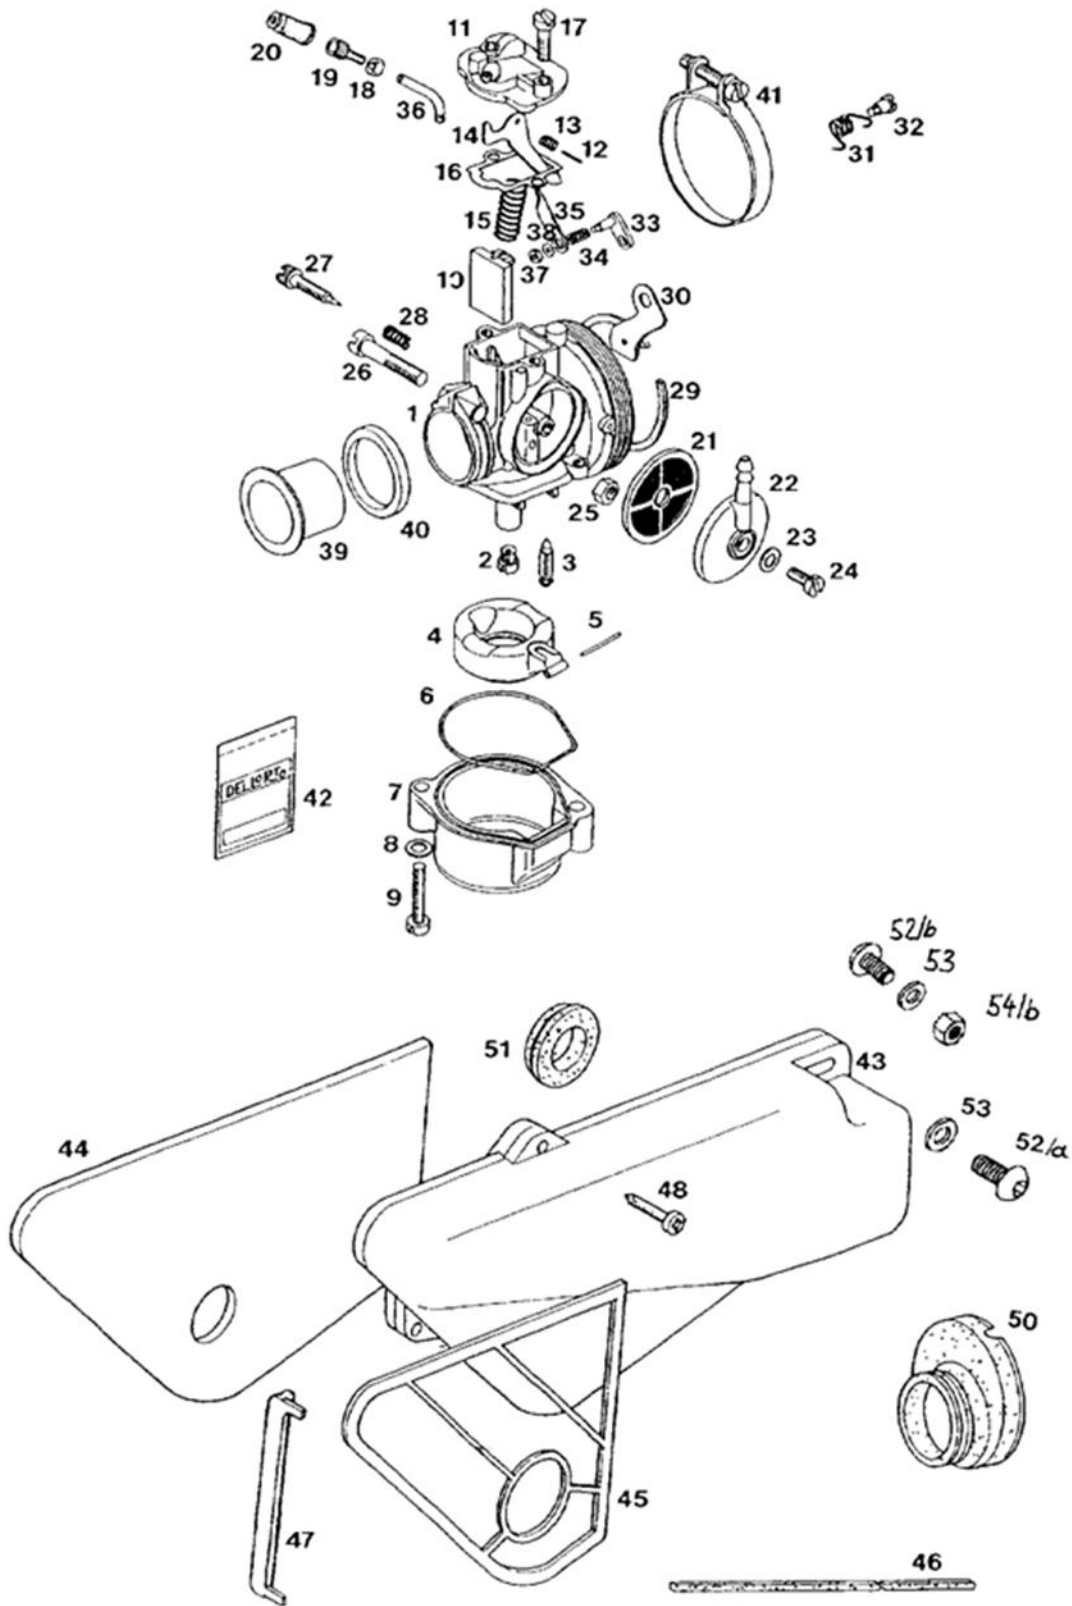

CARBURATOR, INTAKE SILENCER

237270 A34DAA STANDARD 25-XL Spare parts catalogue

No.	*	Part No.	Denomination	D
1	2	236202	CARBURETOR	1
2		212465	JET 51	.
2		222681	JET 49	1
3		219589	FLOAT VALVE	1
4		219582	FLOAT	1
5		219593	FLOAT PIN	1
6		219594	FLOAT CHAMBER GASKET	1
7		219595	FLOAT CHAMBER	1
8		031930	WASHER 4	1
9		027057	SCREW M4X20	1
10		219580	THROTTLE SLIDE	1
11		219596	CARBURATOR COVER CPL. with parts (12-15)	1
12		219871	PIN	1
13		219872	SPRING	1
14		219873	CHOKE LEVER	1
15		219874	RETURN SPRING	1
16		219583	CARBURATOR COVER GASKET	1
17		219598	SCREW M4X15	2
18		219626	NUT	1
19		219625	ADJUSTING SCREW	1
20		219624	RUBBER BUSH	1
21		219585	FUEL FILTER	1
22		219584	FUEL CONNECTION LID	1
23		219780	SEAL RING	1
24		026700	SCREW M5X10	1
25		031075	NUT M6	1
26		027083	SCREW M6X30	1
27		219587	ADJUSTING SCREW	1
28		219588	SPRING	1
29		219590	GASKET	1
30		223026	CHOKE LEVER	1
31		219591	RETURN SPRING	1
32		219592	SCREW	1
33		223025	LEVER	1
34		223027	CHOKE SPRING	1
35		227328	CHOKE LEVER	1
36		219623	CONNECTION	1
37		031073	NUT M4	1
38		031930	WASHER 4	1
39		227326	PLASTIC REDUCING BUSH	1
40		227324	SEALING RING	1
41		219375	CLAMP 60-65	1
42		219875	CARBURATOR GASKET SET CPL.	1
43	1	229769	INTAKE SILENCER CPL.	.
43	2	230069	INTAKE SILENCER CPL.	1
44		229704	AIR FILTER (FOAM)	1
45		229776	FILTER COVER	1
46		229702	FILTER PIECE	1
47		229703	FILTER SUPPORT	1
48		044438	SHEET SCREW 4,2X19	3
49		230046	SILENCER INSERT PIECE	1
50		229705	JUNCTION SLEEVE	1
51		229706	INSERT RUBBER	1
52		044115	SCREW M6X25	1